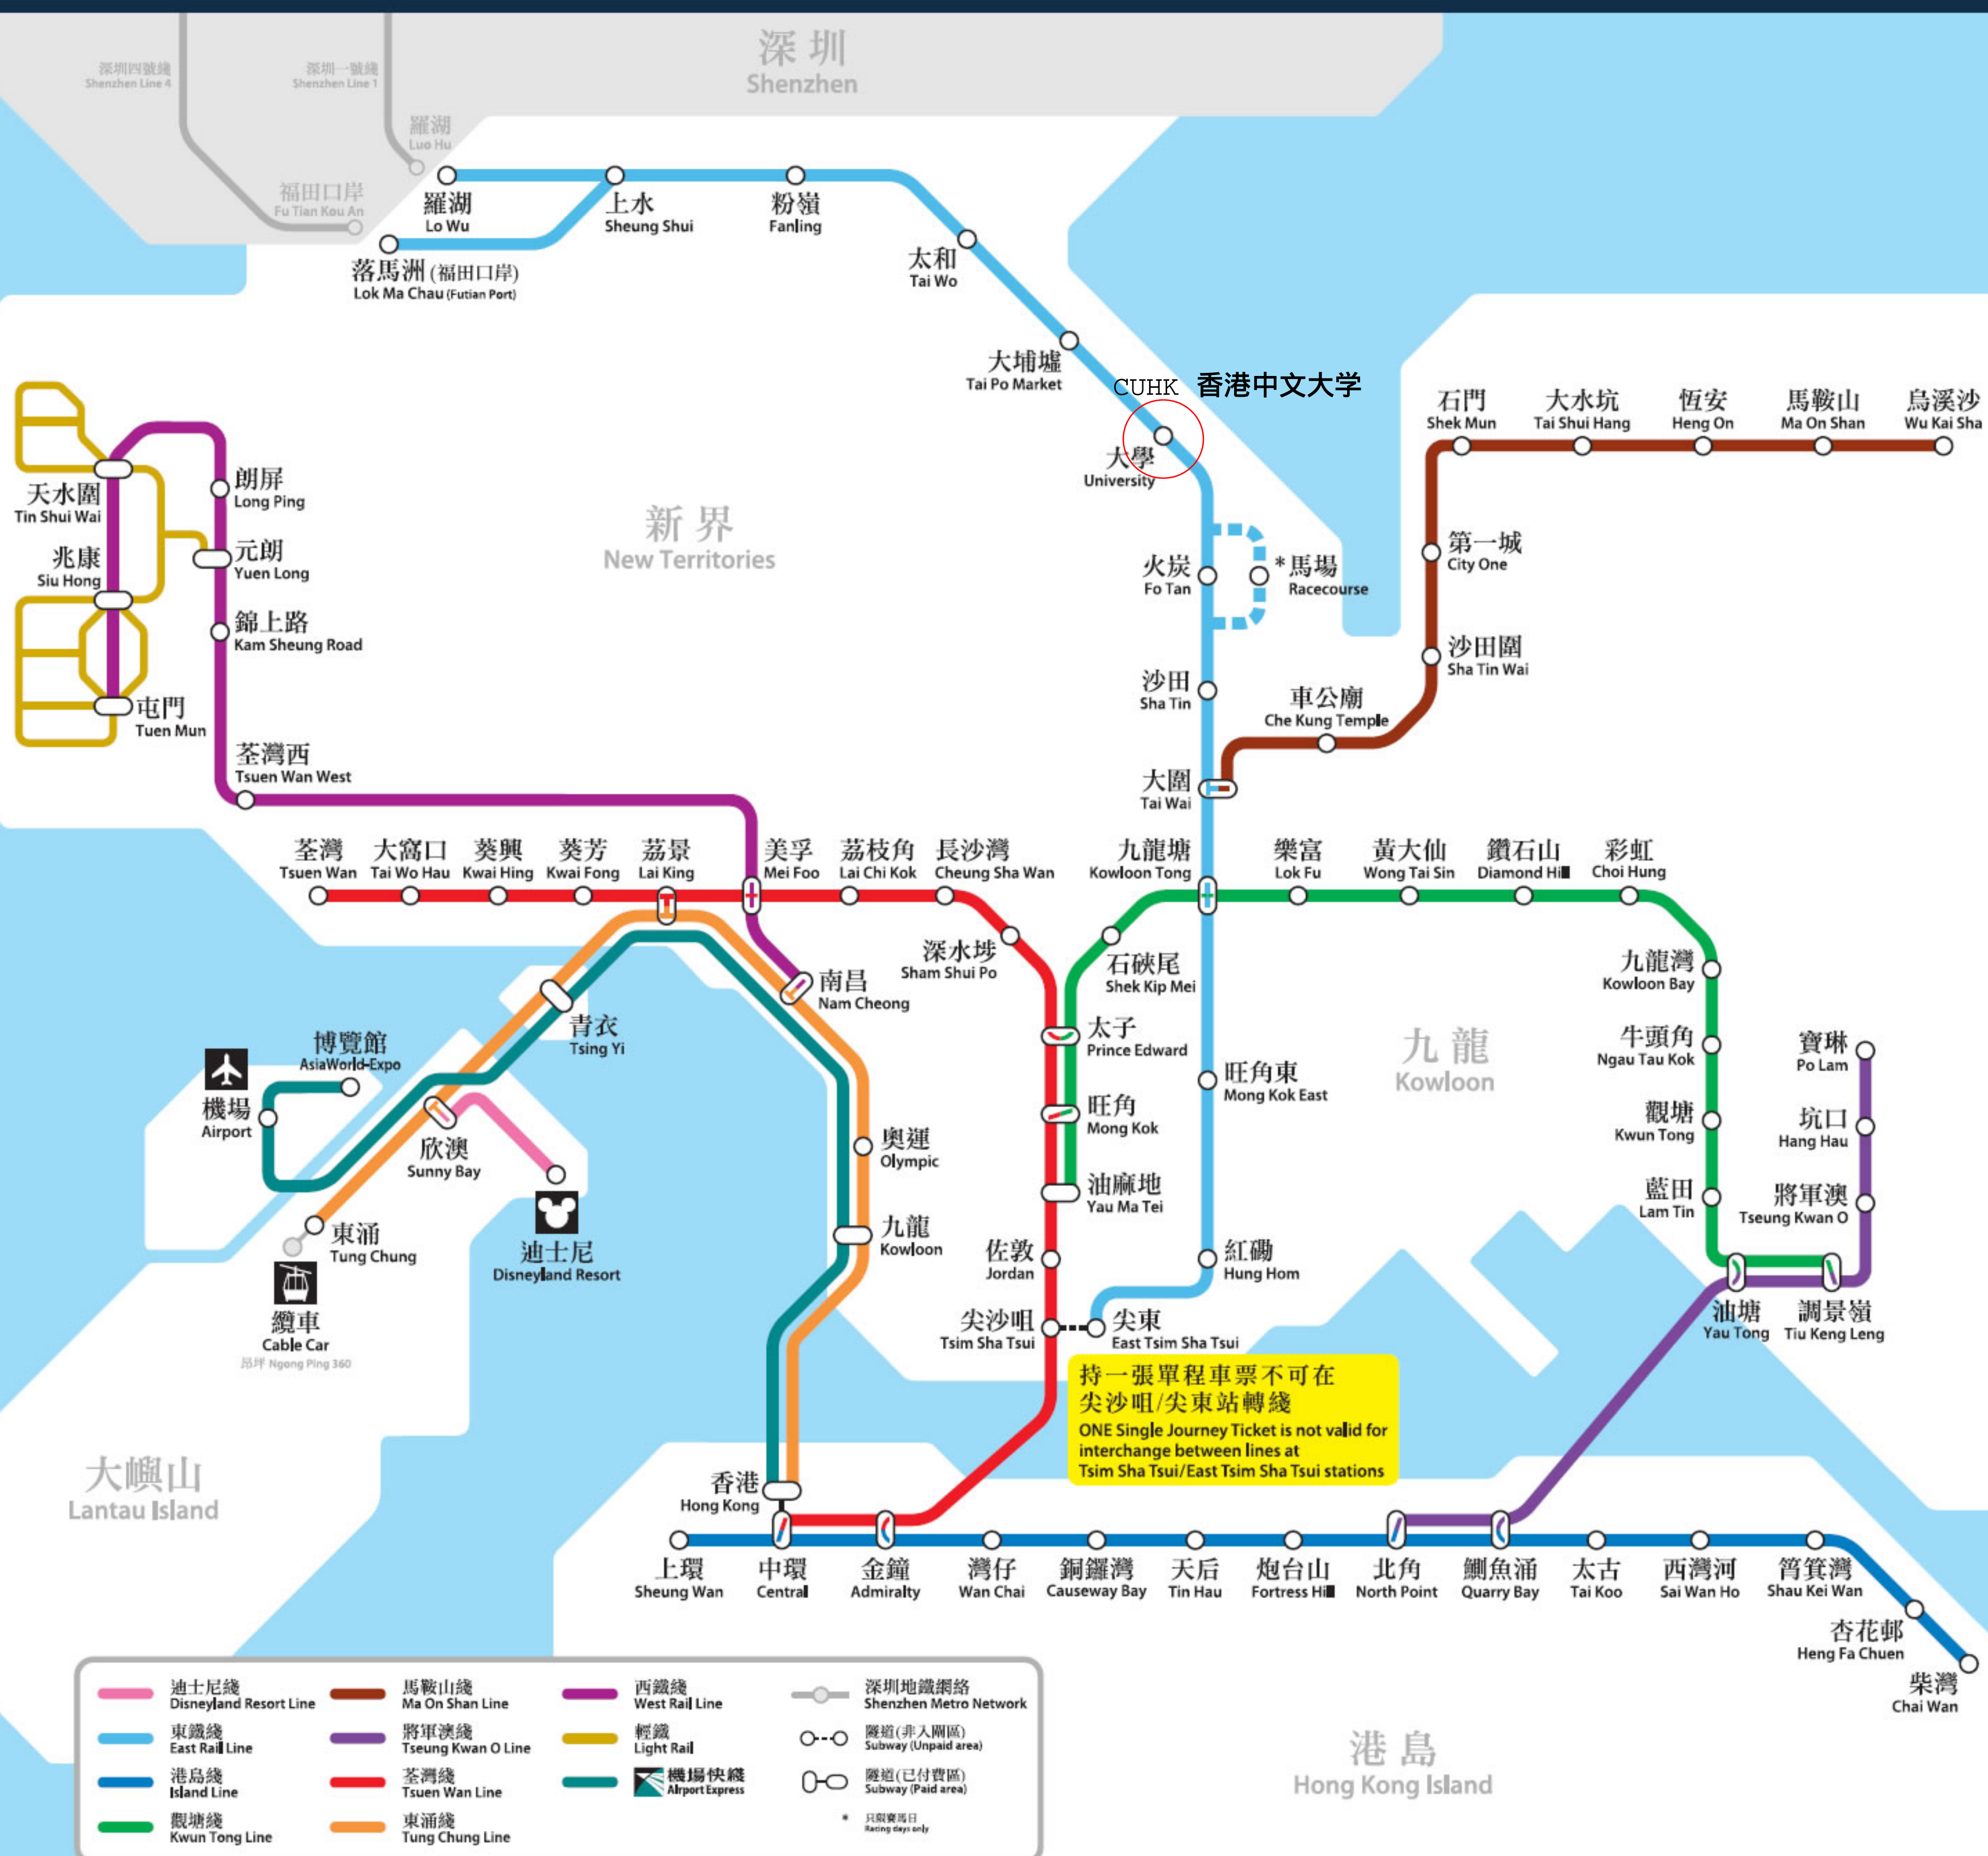

港鐵路綫圖 MTR system map

持一張單程車票不可在尖沙咀/尖東站轉綫
 ONE Single Journey Ticket is not valid for interchange between lines at Tsim Sha Tsui/East Tsim Sha Tsui stations

- | | | | |
|--|--|---|---|
| <ul style="list-style-type: none"> 迪士尼綫
Disneyland Resort Line 東鐵綫
East Rail Line 港島綫
Island Line 觀塘綫
Kwun Tong Line | <ul style="list-style-type: none"> 馬鞍山綫
Ma On Shan Line 將軍澳綫
Tseung Kwan O Line 荃灣綫
Tsuen Wan Line 東涌綫
Tung Chung Line | <ul style="list-style-type: none"> 西鐵綫
West Rail Line 輕鐵
Light Rail 機場快綫
Airport Express | <ul style="list-style-type: none"> 深圳地鐵網絡
Shenzhen Metro Network 隧道(非入閘區)
Subway (Unpaid area) 隧道(已付費區)
Subway (Paid area) * 只限賽馬日
* Racing days only |
|--|--|---|---|